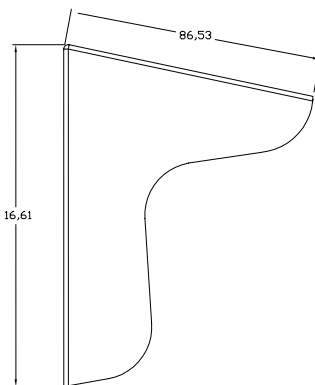

## FEATURES

- Metal protection Covers for Double and Single MINI range readers.
- A304 brushed steel
- Compulsory cover for biometric MINI range for outside use.

## DIMENSIONS

MCD-MINI

MC-MINI

All product specifications are subject to change without notice.

MC-MINI & MCD-MINI DS EN Vei1