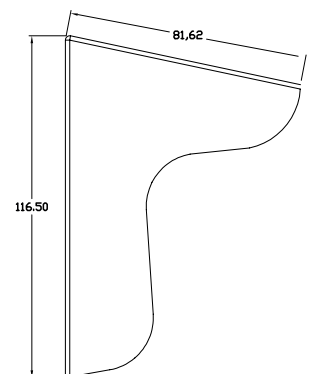

## FEATURES

- Metal protection Covers for Double and Single MINI range readers.
- A304 brushed steel
- Compulsory cover for biometric MINI range for outside use.

## DIMENSIONS

MCD-MINI

MC-MINI

All product specifications are subject to change without notice.

MC-MINI & MCD-MINI DS EN Vei1