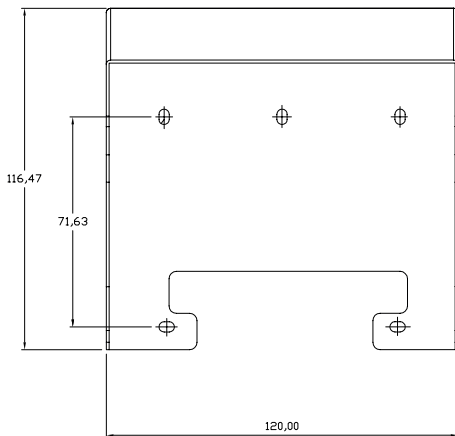

## FEATURES

- Metal protection Covers for Double and Single MINI range readers.
- A304 brushed steel
- Compulsory cover for biometric MINI range for outside use.

## DIMENSIONS

MCD-MINI

MC-MINI

All product specifications are subject to change without notice.

MC-MINI & MCD-MINI DS EN Vei1