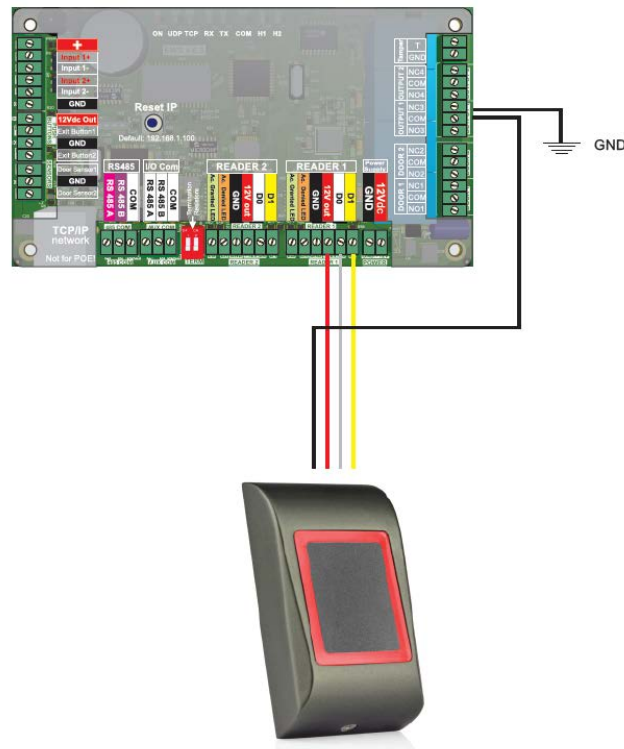

Push button and reader to work complementary

APPLICATION NOTE

ONLine Access

How to make the Push button to work, while the reader is not working and vice versa

A055

Put the Reader's gnd wire in free output relay. In COM terminal block, then put GND in NC terminal block.

- Go to **Door/Properties/Time Zones**
- Enable the Push button in Time Zone 1 (00-14h)

- Go to **Output 1/Properties/Activated at Time Zones**
- Enable in in Time Zone 2 (14-23:59h)