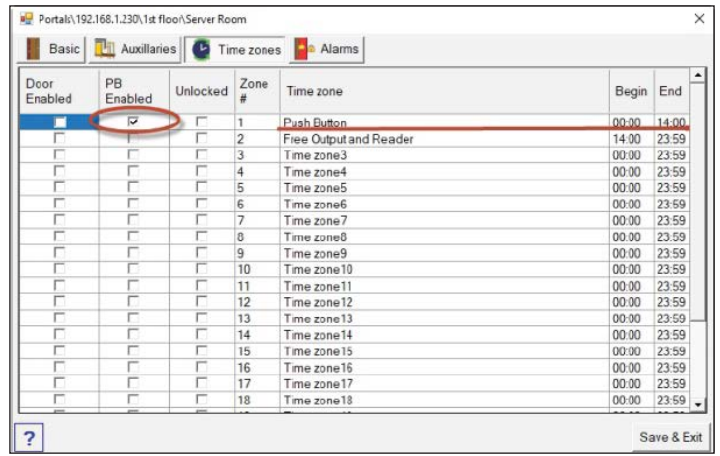

1. Go to **Door/Properties/Time Zones**
2. Enable the Push button in Time Zone 1 (00-14h)