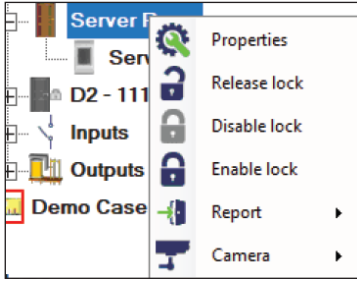

1. Go to **Door/Properties/Time Zones**
2. Enable the Push button in Time Zone 1 (00-14h)