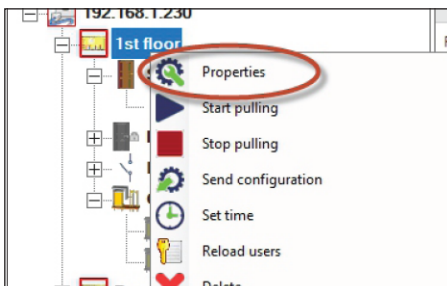

TZ	Time zone	Begin	End	Hol	Mon	Tue	Wed	Thu	Fri	Sat	Sun
1	Push Button	0000	1400	☒	☒	☒	☒	☒	☒	☒	☒
2	Free Output and Reader	1400	2359	☒	☒	☒	☒	☒	☒	☒	☒
3	Time zone3	0000	2359	☒	☒	☒	☒	☒	☒	☒	☒
4	Time zone4	0000	2359	☒	☒	☒	☒	☒	☒	☒	☒
5	Time zone5	0000	2359	☒	☒	☒	☒	☒	☒	☒	☒
6	Time zone6	0000	2359	☒	☒	☒	☒	☒	☒	☒	☒
7	Time zone7	0000	2359	☒	☒	☒	☒	☒	☒	☒	☒
8	Time zone8	0000	2359	☒	☒	☒	☒	☒	☒	☒	☒
9	Time zone9	0000	2359	☒	☒	☒	☒	☒	☒	☒	☒
10	Time zone10	0000	2359	☒	☒	☒	☒	☒	☒	☒	☒
11	Time zone11	0000	2359	☒	☒	☒	☒	☒	☒	☒	☒
12	Time zone12	0000	2359	☒	☒	☒	☒	☒	☒	☒	☒
13	Time zone13	0000	2359	☒	☒	☒	☒	☒	☒	☒	☒
14	Time zone14	0000	2359	☒	☒	☒	☒	☒	☒	☒	☒
15	Time zone15	0000	2359	☒	☒	☒	☒	☒	☒	☒	☒
16	Time zone16	0000	2359	☒	☒	☒	☒	☒	☒	☒	☒
17	Time zone17	0000	2359	☒	☒	☒	☒	☒	☒	☒	☒