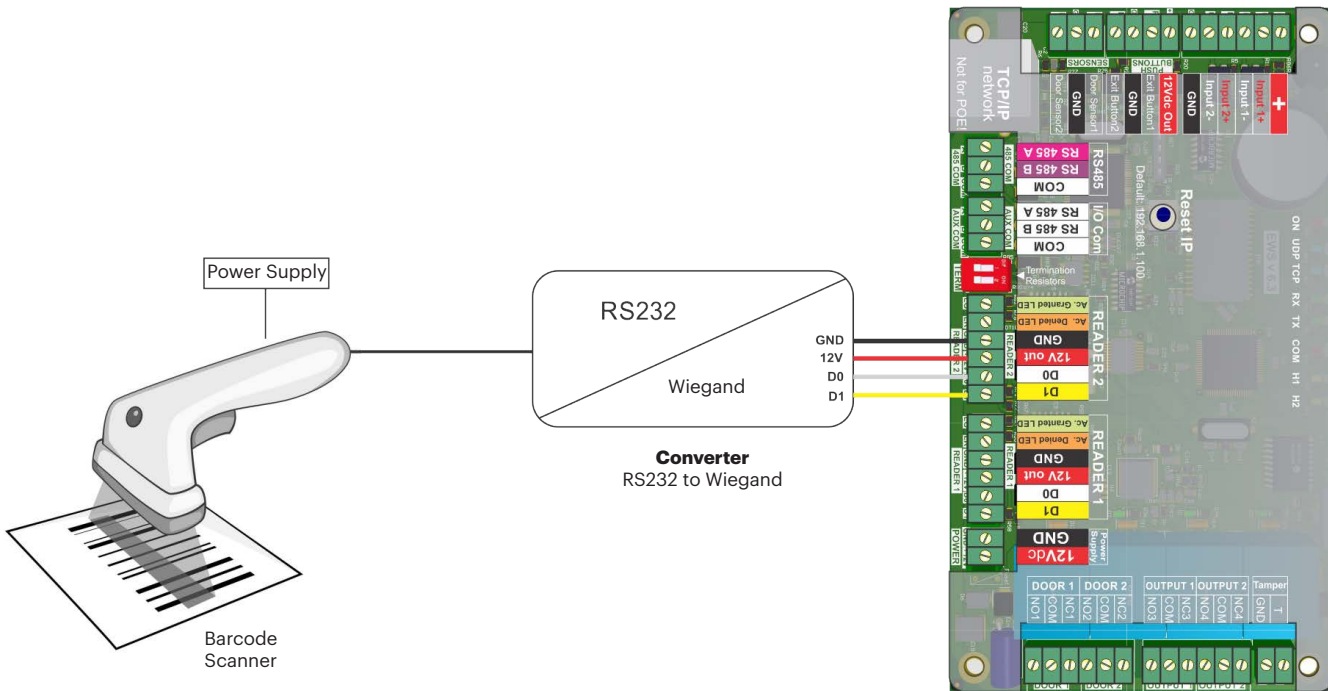

## APPLICATION NOTE

ONLine Access

Integrate barcode scanner in EWS system

A049

Any Bar code scanner with RS232 output can be used. Any converter Rs232 to Wiegand can be used. The system is tested with Newland FM430 Barracuda - fixed mount barcode scanner.

### WIRING

### SETTINGS IN THE SOFTWARE

Set the reader as normal "Proximity" reader.  
Set the Wiegand Type according to the converter's wiegand output.